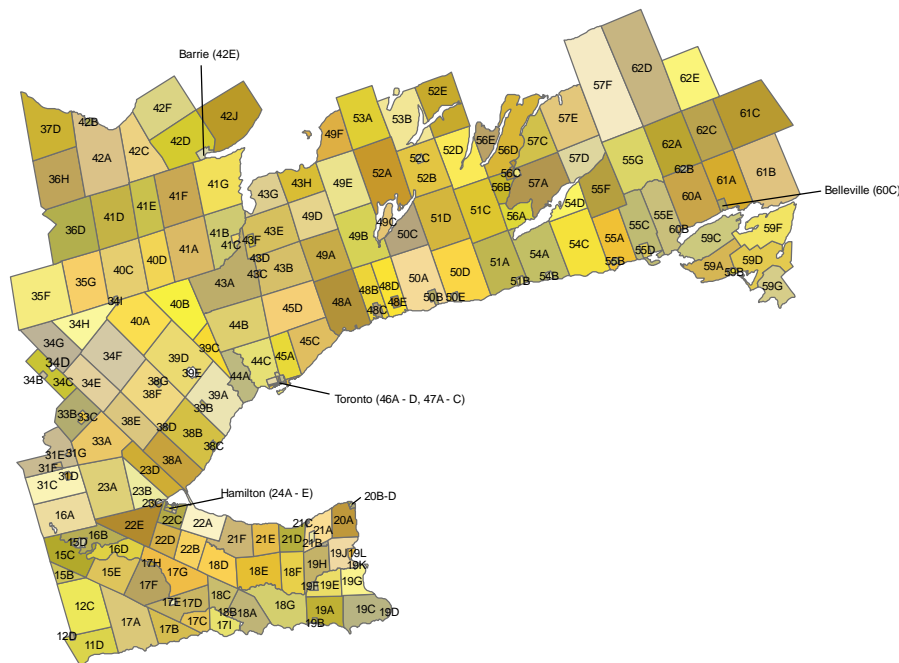

CANADIAN INDUSTRY IN 1871

CENSUS SUB-DISTRICT BOUNDARIES SOUTH CENTRAL ONTARIO

Central Ontario

North East Ontario

North West Ontario

South West Ontario

- List of Canadian Census Units by:
 Geographical Order (Districts with Sub-Districts)
 Alphabetical
 - Census Districts
 - Census Sub-Districts

Ontario Census District Boundaries