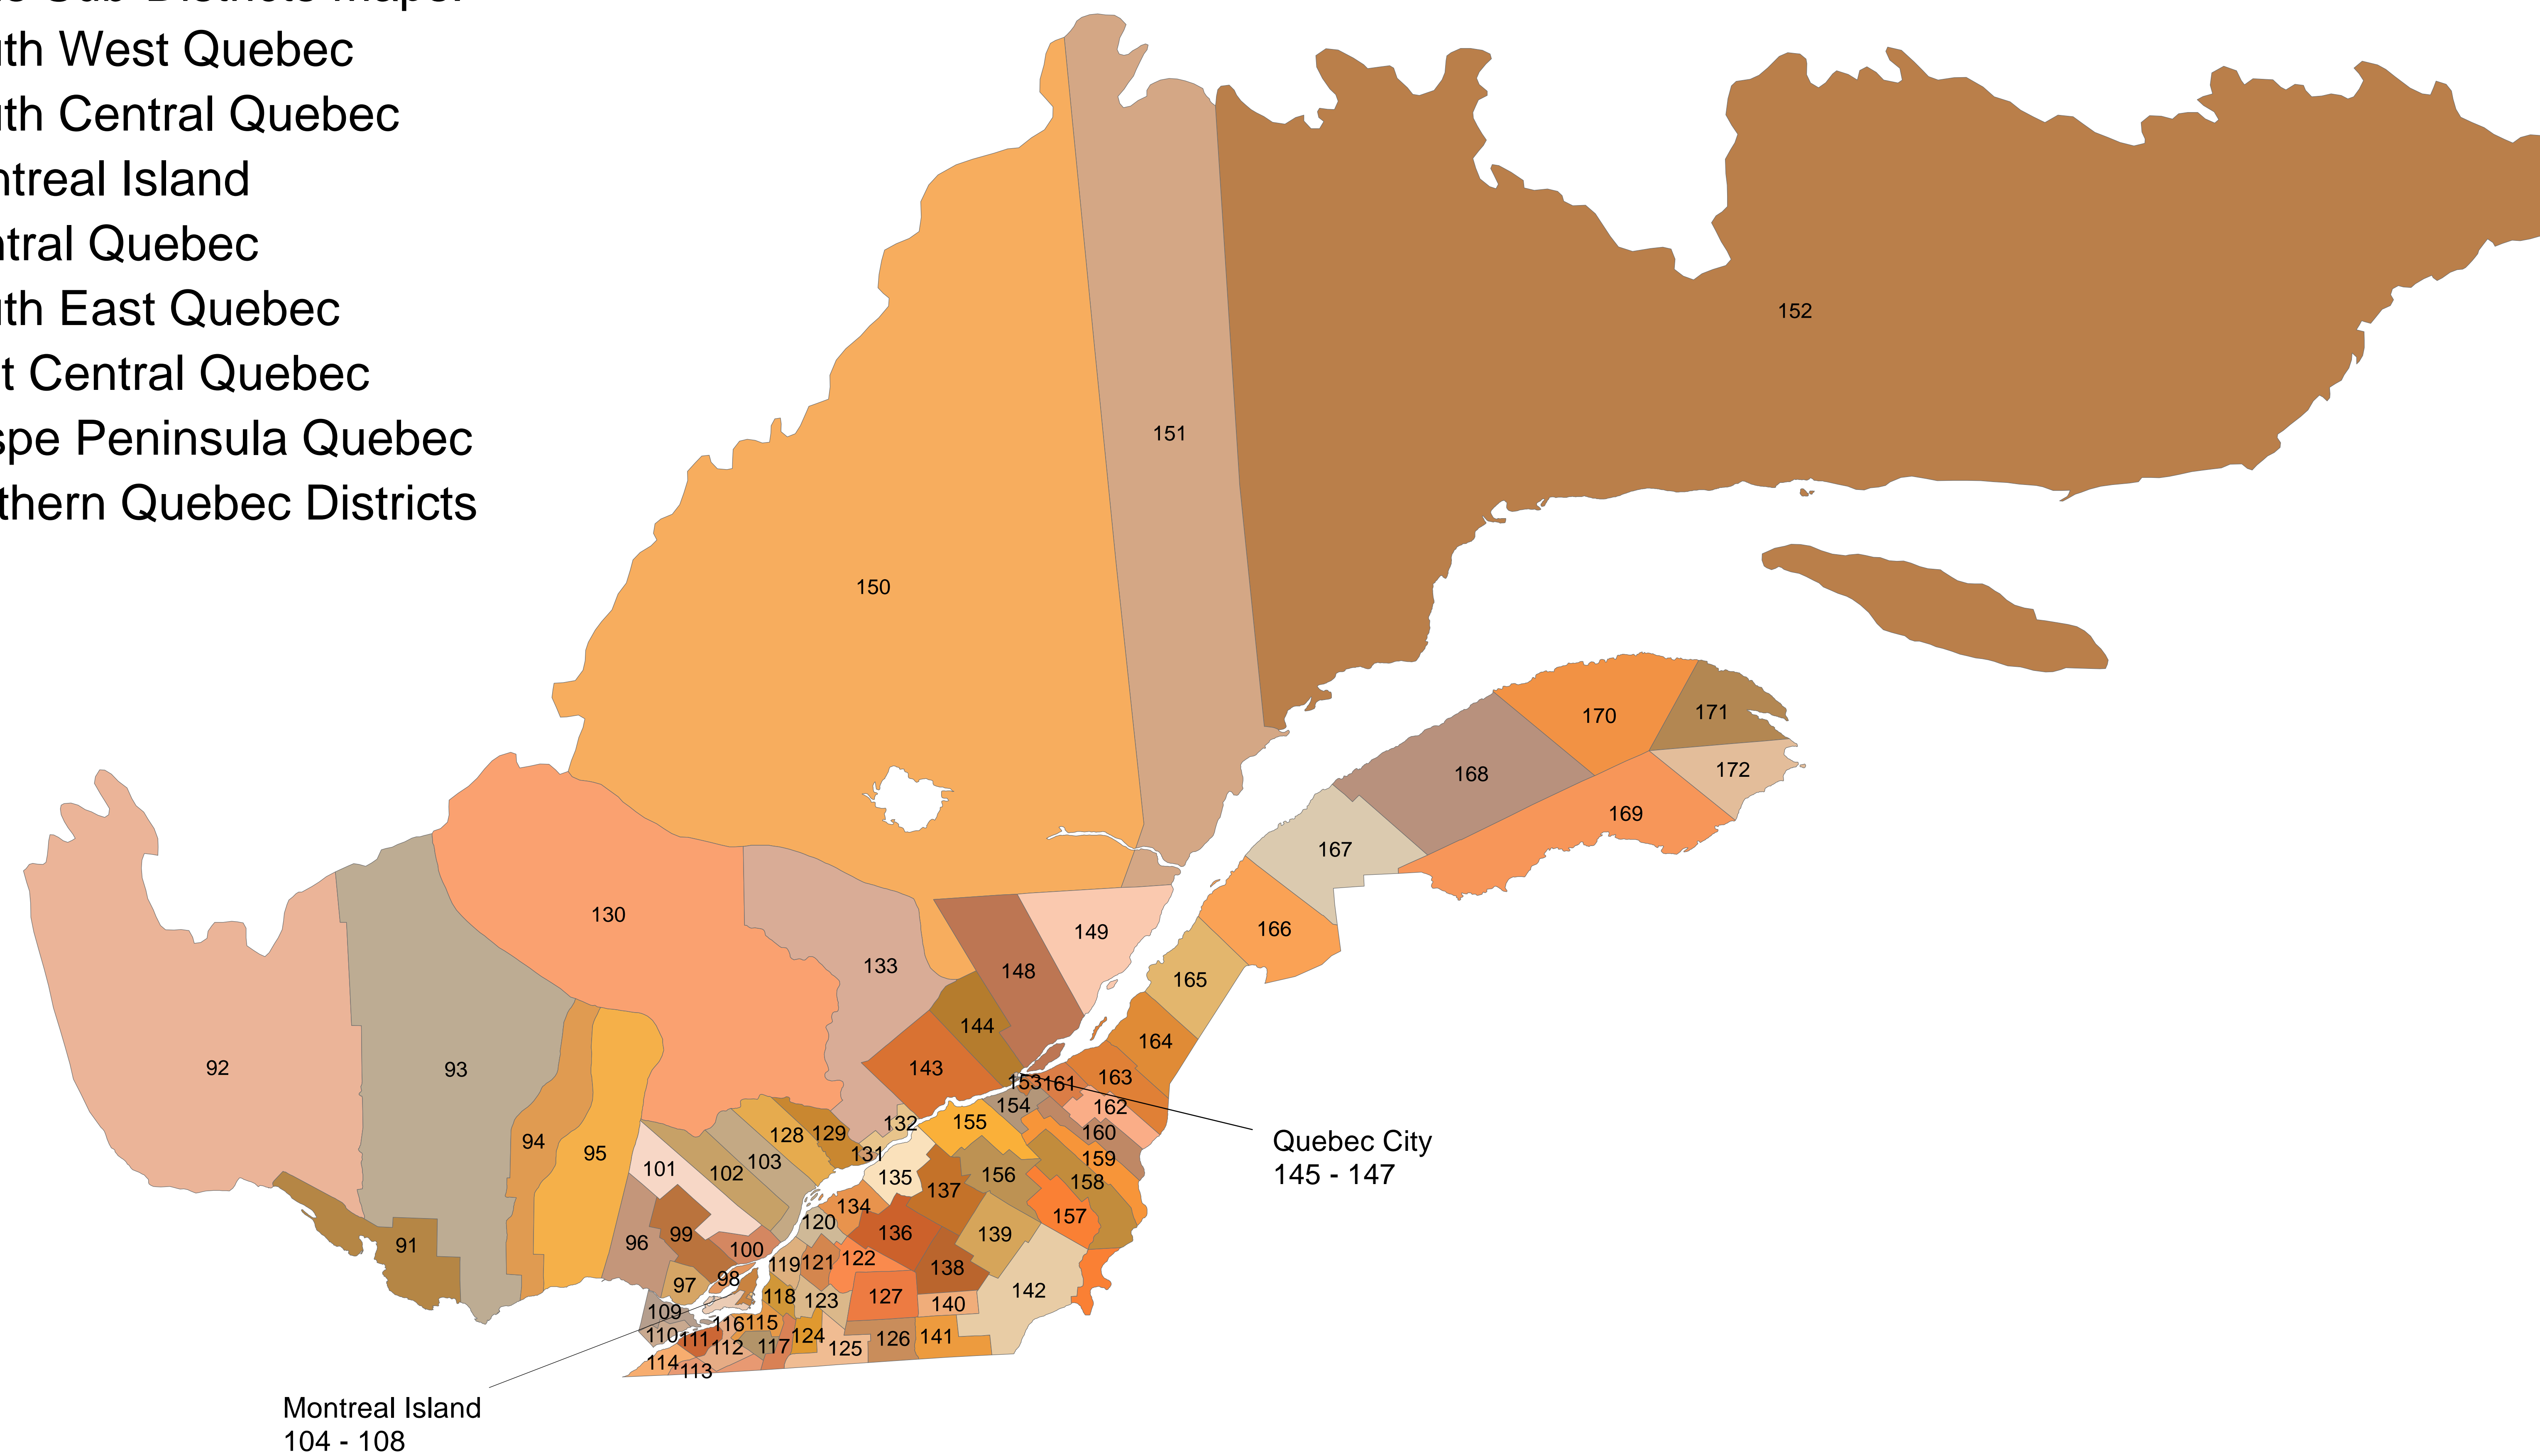

# CANADIAN INDUSTRY IN 1871

## Census District Boundaries (Quebec)

Census Sub-Districts Maps:

- South West Quebec
- South Central Quebec
- Montreal Island
- Central Quebec
- South East Quebec
- East Central Quebec
- Gaspe Peninsula Quebec
- Northern Quebec Districts

- Lists of Canadian Census Units by:
- Geographical Order (Districts with Sub-Districts)
  - Alphabetical
  - Census Districts
  - Census Sub-Districts